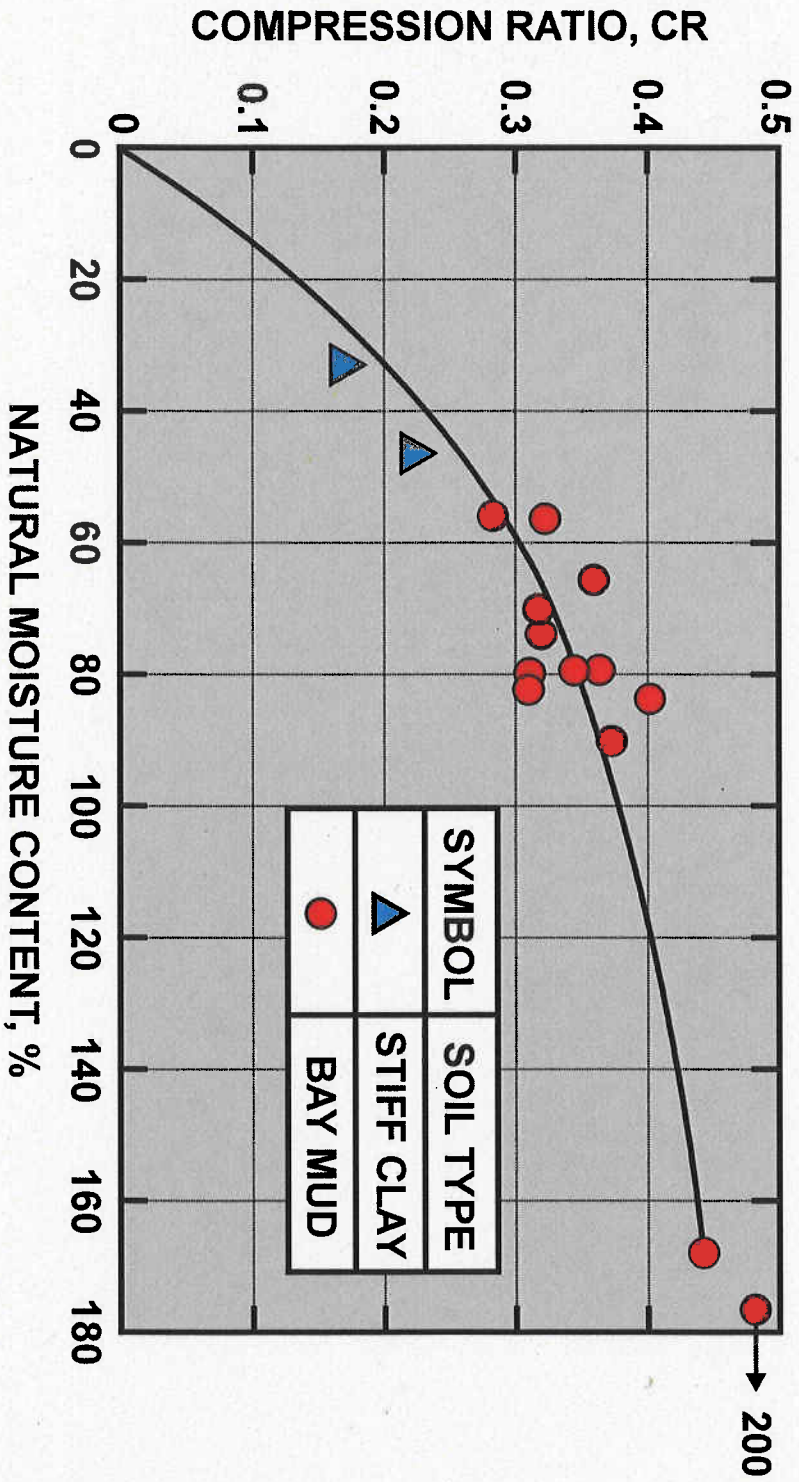

COMPRESSION RATIOS FROM POST-PRELOAD TESTS

SCANS
REDAW

99